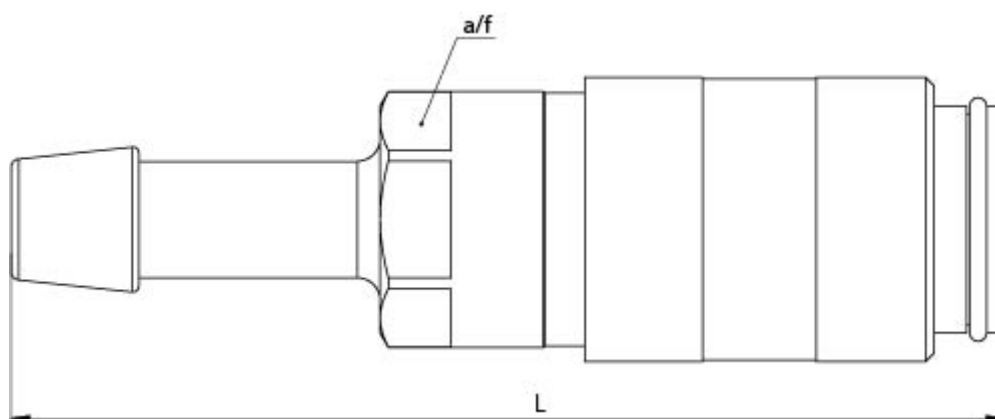

Data Sheet

Article number: 58624481e

Description: Quick-connect coupling w. stem $\varnothing 6$
NW 7.8

Measures

A/F	= 19
Length	= 70
Tube diameter	= $\varnothing 6$